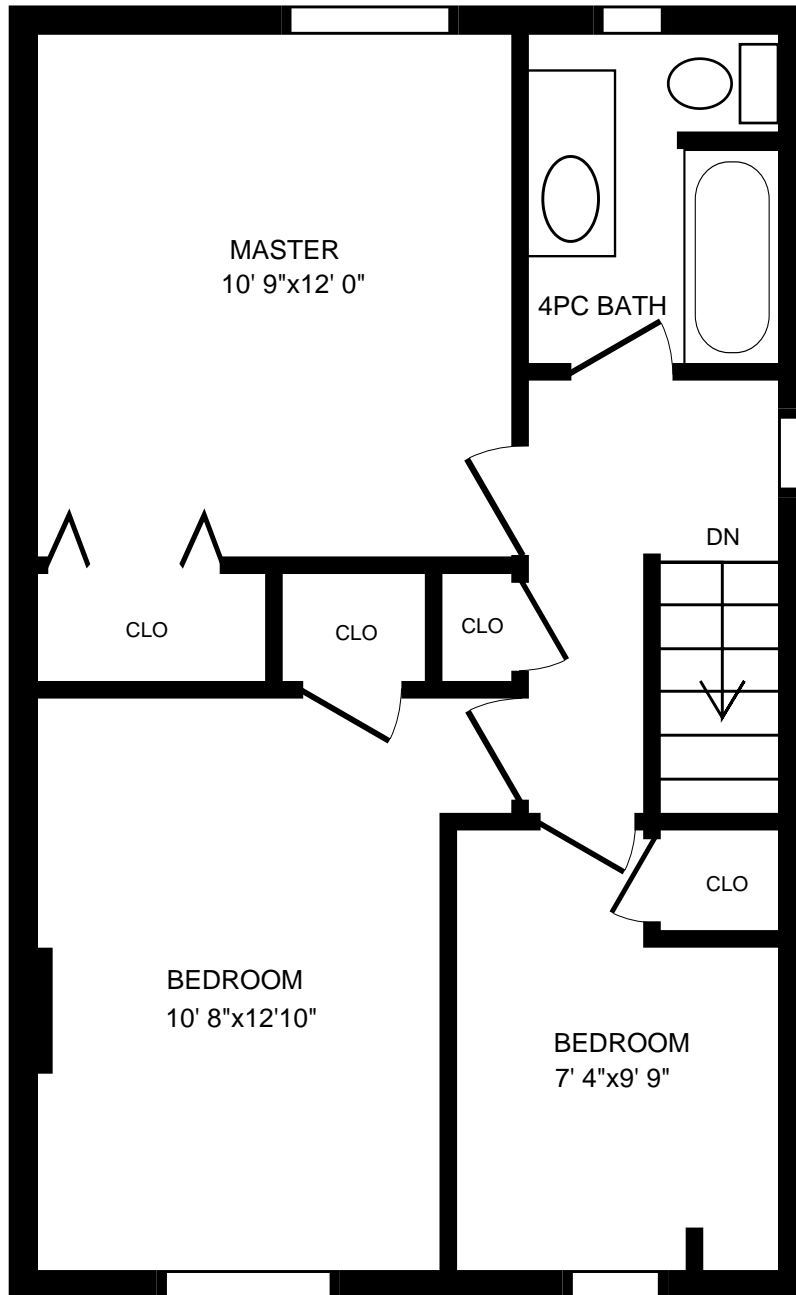

26 Petman Avenue, Toronto, ON

Main floor

PREPARED FOR:
Margaret Joyce
Sales Representative

PREPARED ON:
May 29

All rooms dimensions and floor areas must be considered approximate and are subject to independent verification. For method of measurement please see <http://walk-inside.com/measure>

26 Petman Avenue, Toronto, ON

2nd floor

PREPARED FOR:
Margaret Joyce
Sales Representative

PREPARED ON:
May 29

All rooms dimensions and floor areas must be considered approximate and are subject to independent verification. For method of measurement please see <http://walk-inside.com/measure>

26 Petman Avenue, Toronto, ON
Basement

PREPARED FOR:
Margaret Joyce
Sales Representative

PREPARED ON:
May 29

All rooms dimensions and floor areas must be considered approximate and are subject to independent verification. For method of measurement please see <http://walk-inside.com/measure>