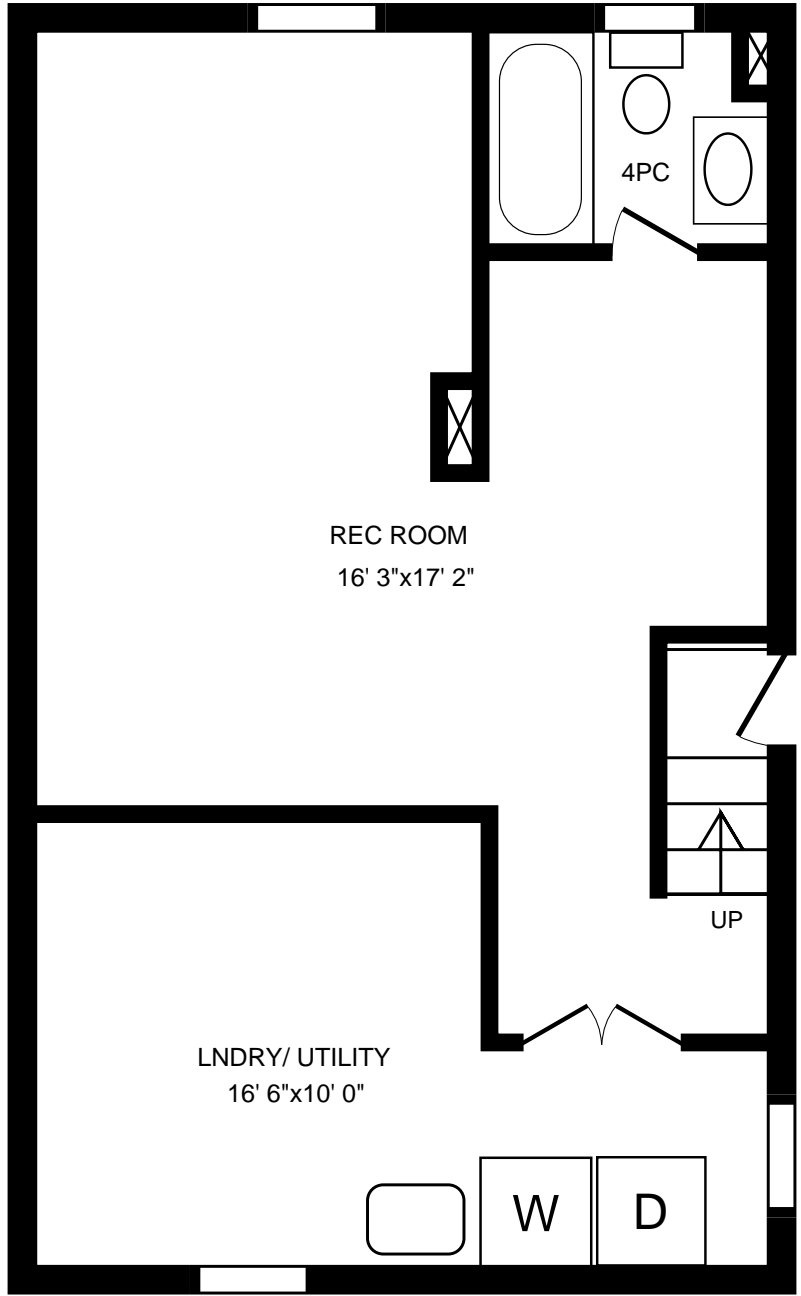

26 Petman Avenue, Toronto, ON

Main floor

PREPARED FOR:
Margaret Joyce
Sales Representative

PREPARED ON:
May 29

All rooms dimensions and floor areas must be considered approximate and are subject to independent verification. For method of measurement please see <http://walk-inside.com/measure>

26 Petman Avenue, Toronto, ON

2nd floor

PREPARED FOR:
Margaret Joyce
Sales Representative

PREPARED ON:
May 29

All rooms dimensions and floor areas must be considered approximate and are subject to independent verification. For method of measurement please see <http://walk-inside.com/measure>

26 Petman Avenue, Toronto, ON
Basement

PREPARED FOR:
Margaret Joyce
Sales Representative

PREPARED ON:
May 29

All rooms dimensions and floor areas must be considered approximate and are subject to independent verification. For method of measurement please see <http://walk-inside.com/measure>