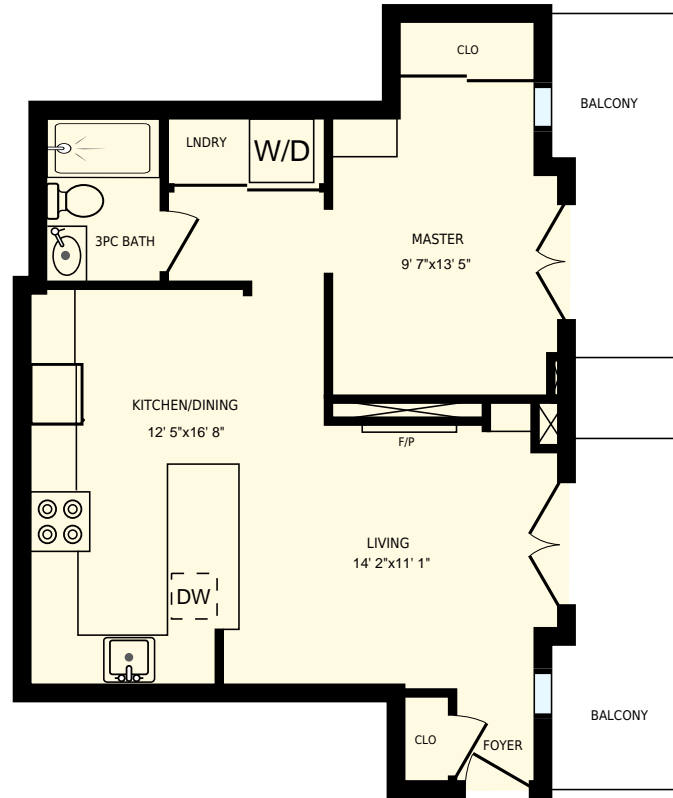

Unit 18 89 Lillian St, Toronto, ON

Total Exterior Area Above Grade 637 sq. ft.

Main floor
Exterior Area 637 sq. ft.

Unit 18 89 Lillian St, Toronto, ON

PREPARED FOR:

Main floor

Interior Area 583 sq. ft.
Exterior Area 637 sq. ft.

 Included Area

PREPARED ON:
May, 2017

All room dimensions and floor areas must be considered approximate and are subject to independent verification.
For method of measurement please see <https://youriguide.com/measure/>.