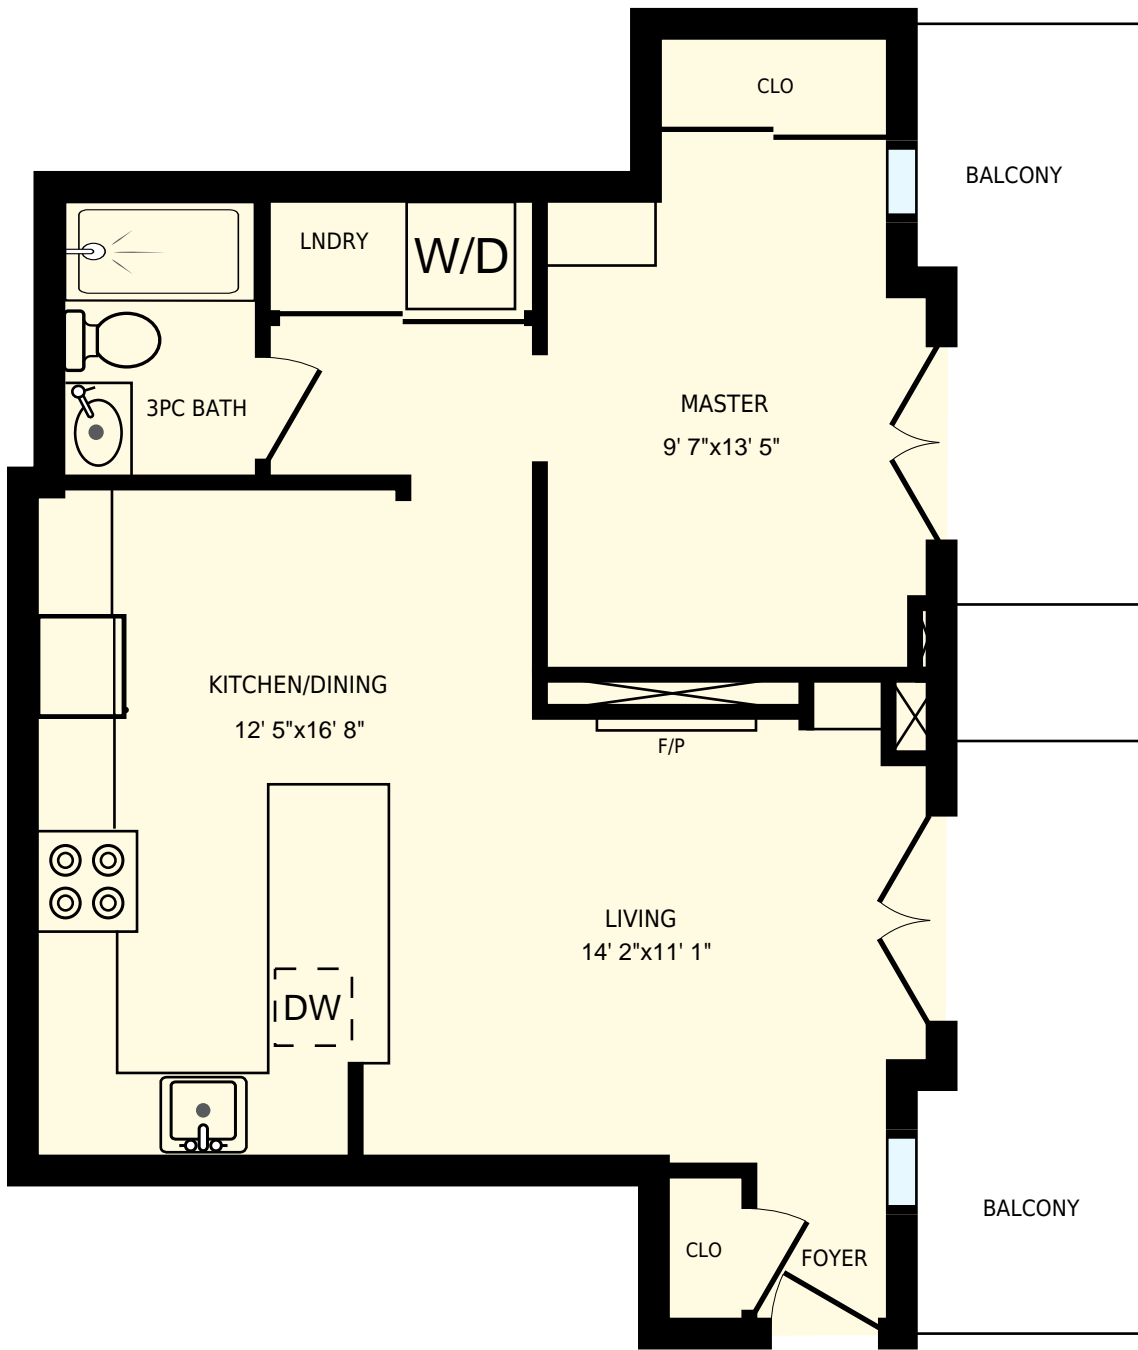

Unit 18 89 Lillian St, Toronto, ON

Total Exterior Area Above Grade 637 sq. ft.

Main floor
Exterior Area 637 sq. ft.

Unit 18 89 Lillian St, Toronto, ON

PREPARED FOR:

Main floor

Interior Area 583 sq. ft.
Exterior Area 637 sq. ft.

 Included Area

PREPARED ON:
May, 2017

All room dimensions and floor areas must be considered approximate and are subject to independent verification.
For method of measurement please see <https://youriguide.com/measure/>.